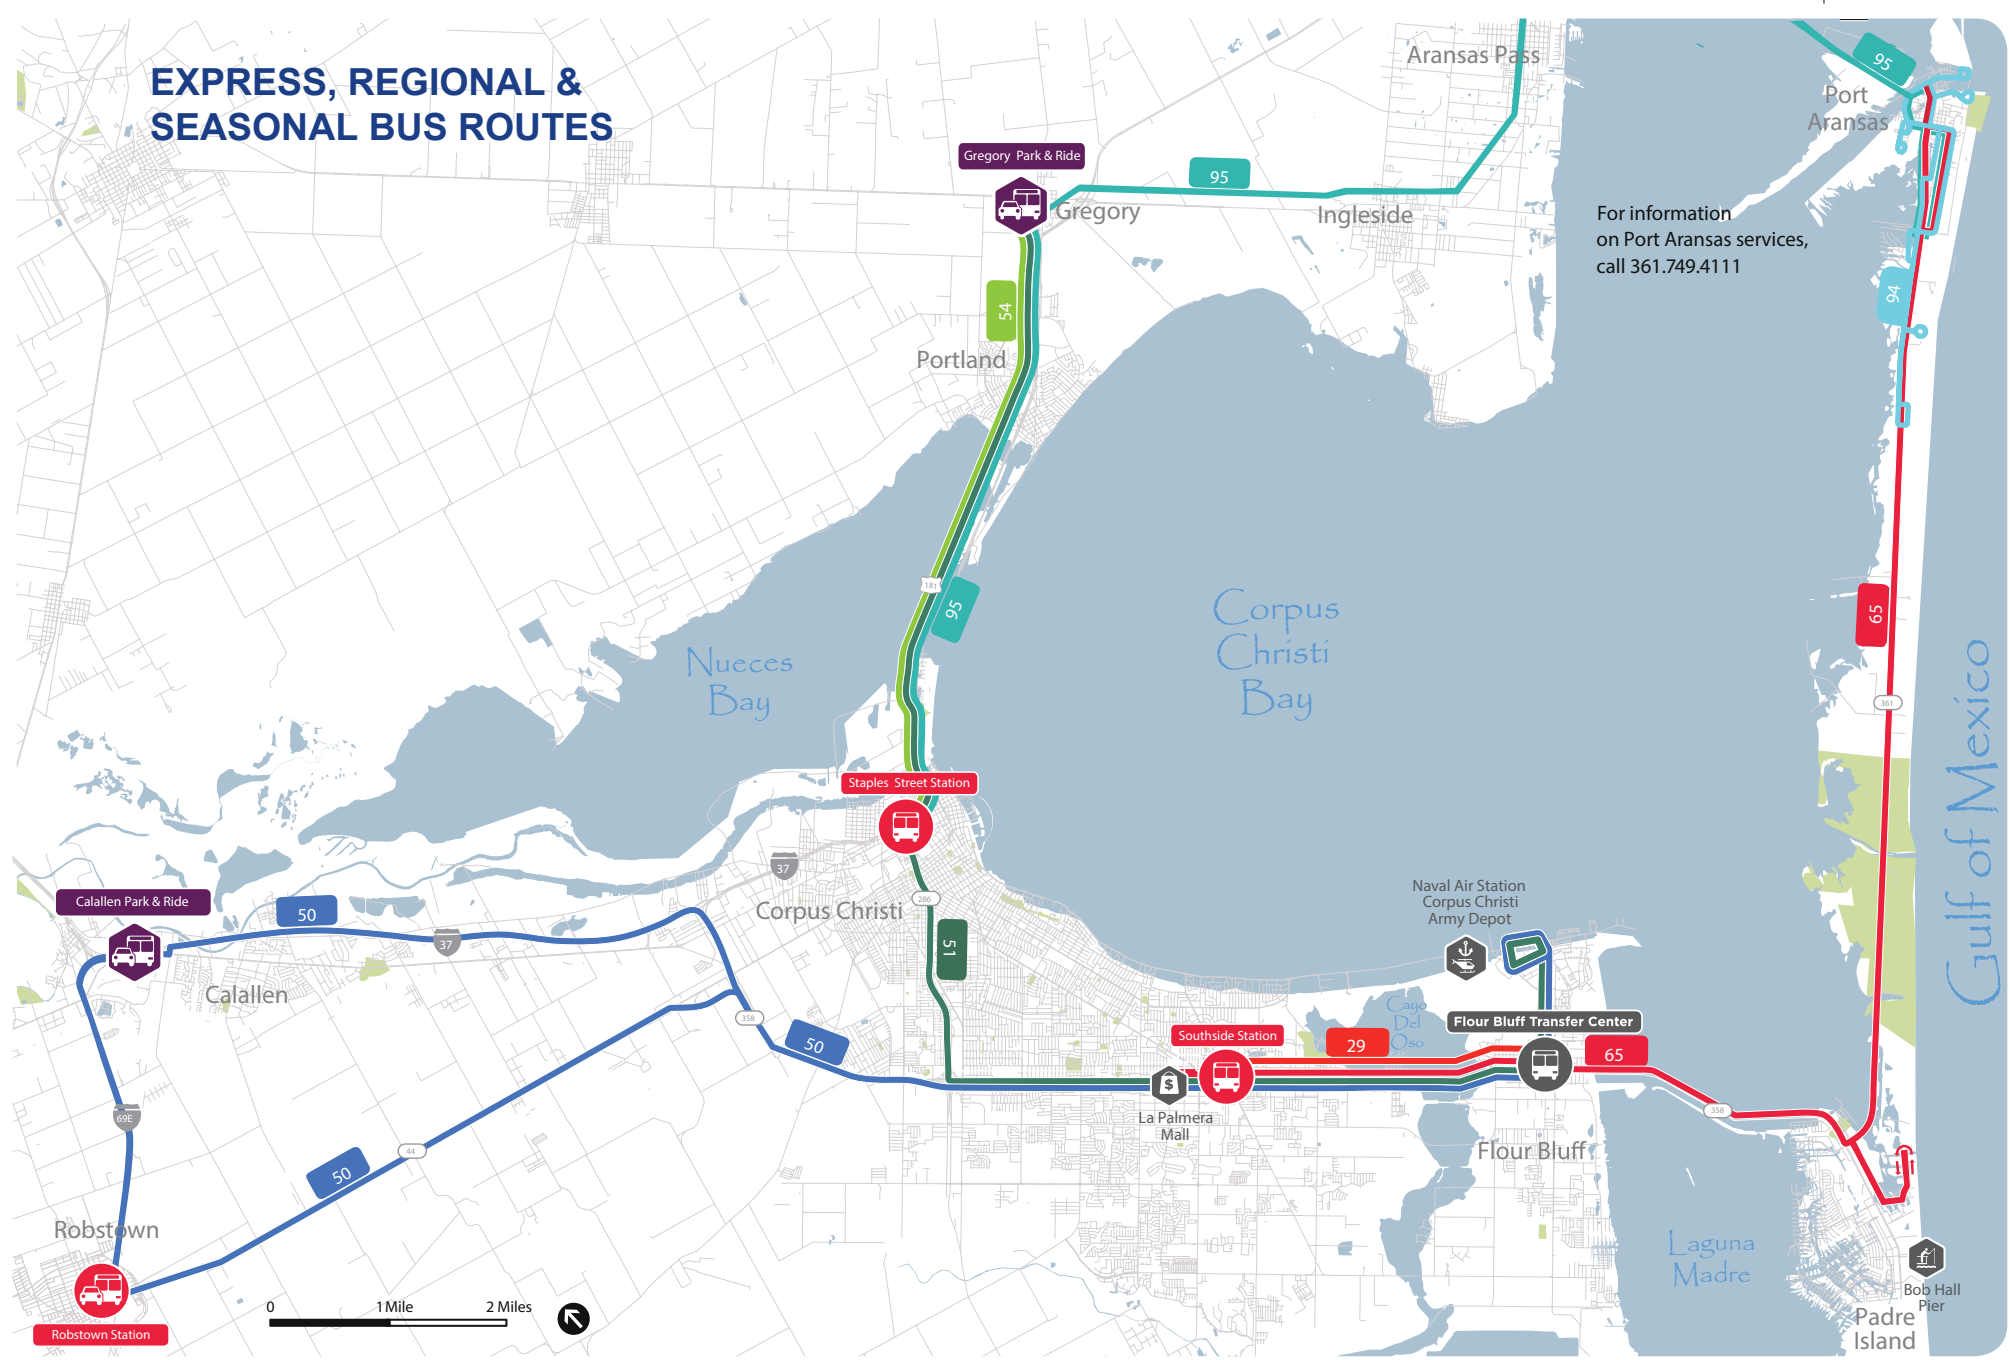

FOR MORE INFORMATION REGARDING THE NEW FARE STRUCTURE PLEASE REFER TO THE CCRTA WEBSITE.

www.ccrta.org

CCRTA CORPUS CHRISTI REGIONAL TRANSPORTATION AUTHORITY

For information on Port Aransas services, call 361.749.4111