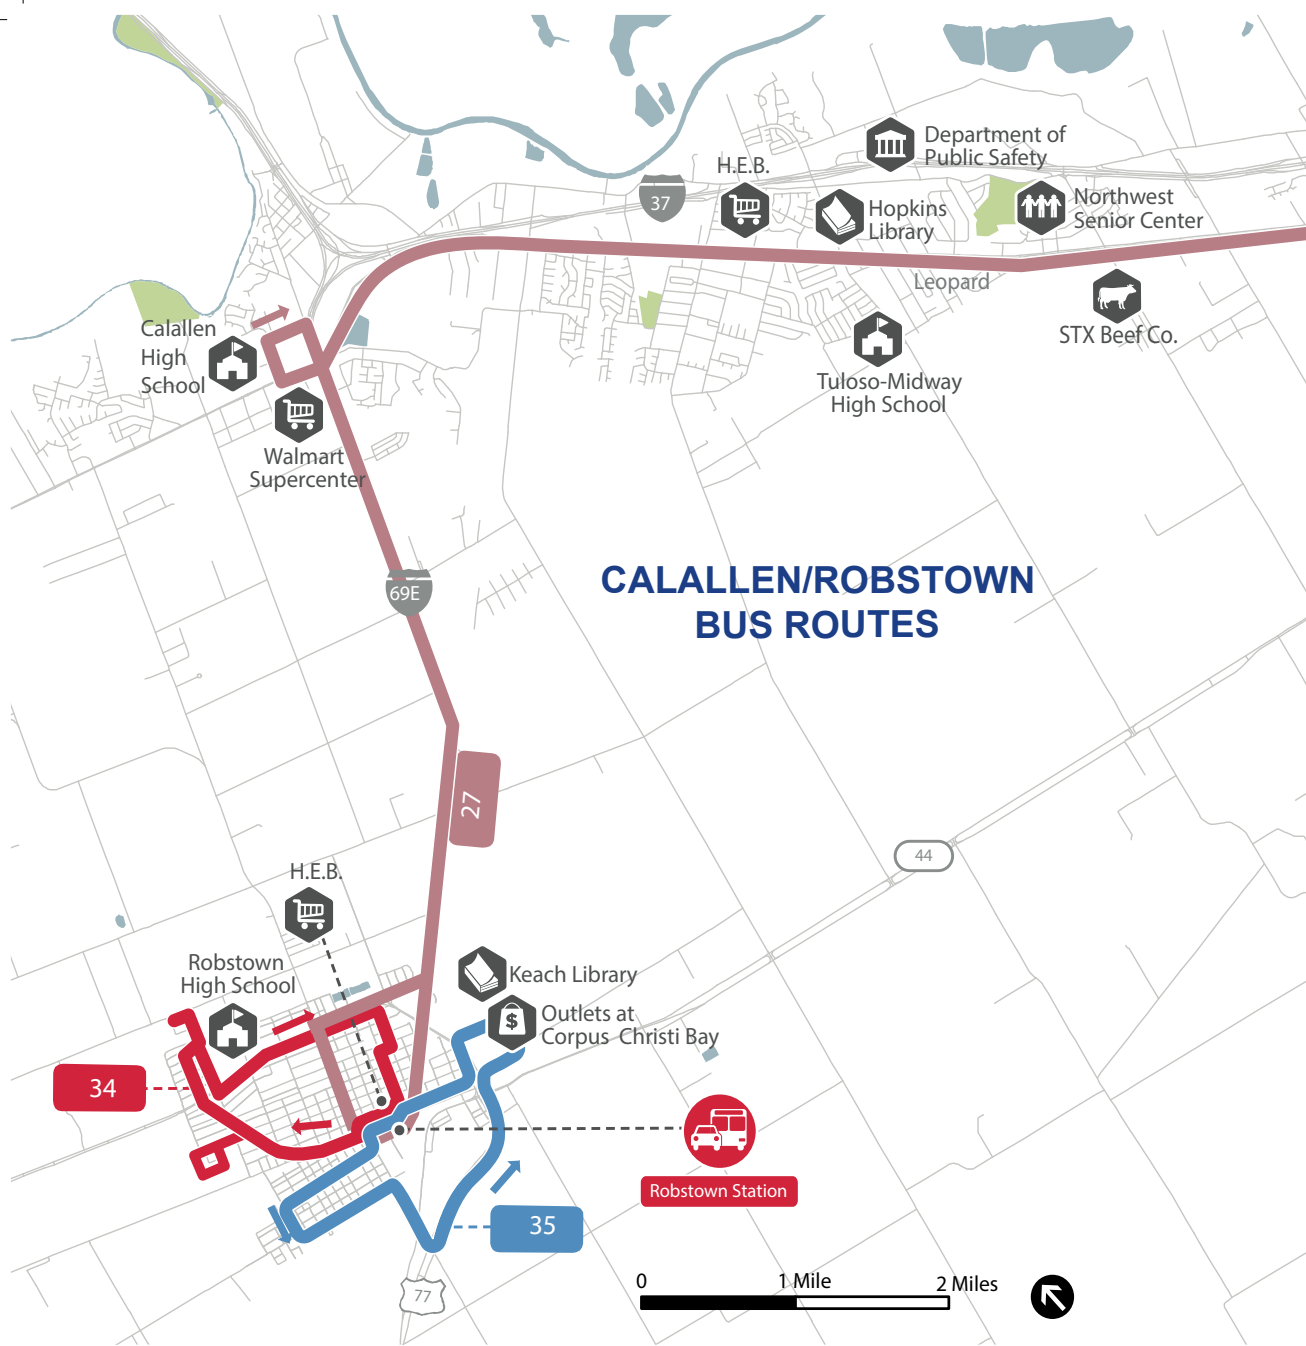

CCRTA System Map

BUS ROUTES

- 3 NAS Shuttle (SEE BACK PANEL)
- 4 Flour Bluff (SEE BACK PANEL)
- 5 Alameda
- 6 Santa Fe
- 12 Hillcrest/Baldwin
- 15 Kostoryz/Carroll High School
- 16 Morgan/Port
- 17 Carroll/Southside
- 19 Ayers
- 21 Arboleda
- 23 Molina
- 24 Airline/Yorktown
- 25 Gollihar/Greenwood
- 26 Airline/Lipes
- 27 Leopard
- 28 Leopard/Omaha
- 29 Staples
- 32 Southside
- 34 Robstown North (SEE BACK PANEL)
- 35 Robstown South (SEE BACK PANEL)
- 37 Crosstown/TAMUCC
- 60 Momentum Shuttle
- 76 Harbor Bridge Shuttle
- 78 North Beach Shuttle
- 93 Flex
- 94 Port Aransas Shuttle (SEE BACK PANEL)

REGIONAL EXPRESS

- SEE BACK PANNEL
- 50 Calallen/Robstown/NAS Express
 - 51 Gregory/NAS Express
 - 54 Gregory/Downtown Express
 - 65 Padre Island Connection
 - Port Aransas Flex-B Express Service
 - 95 Port Aransas Express Service (seasonal service)

- | | |
|--|--|
| | |
| | |
| | |
| | |
| | |

**CORPUS CHRISTI REGIONAL
TRANSPORTATION AUTHORITY**
(January 19, 2026)

FOR MORE INFORMATION REGARDING THE NEW FARE STRUCTURE PLEASE REFER TO THE CCRTA WEBSITE.