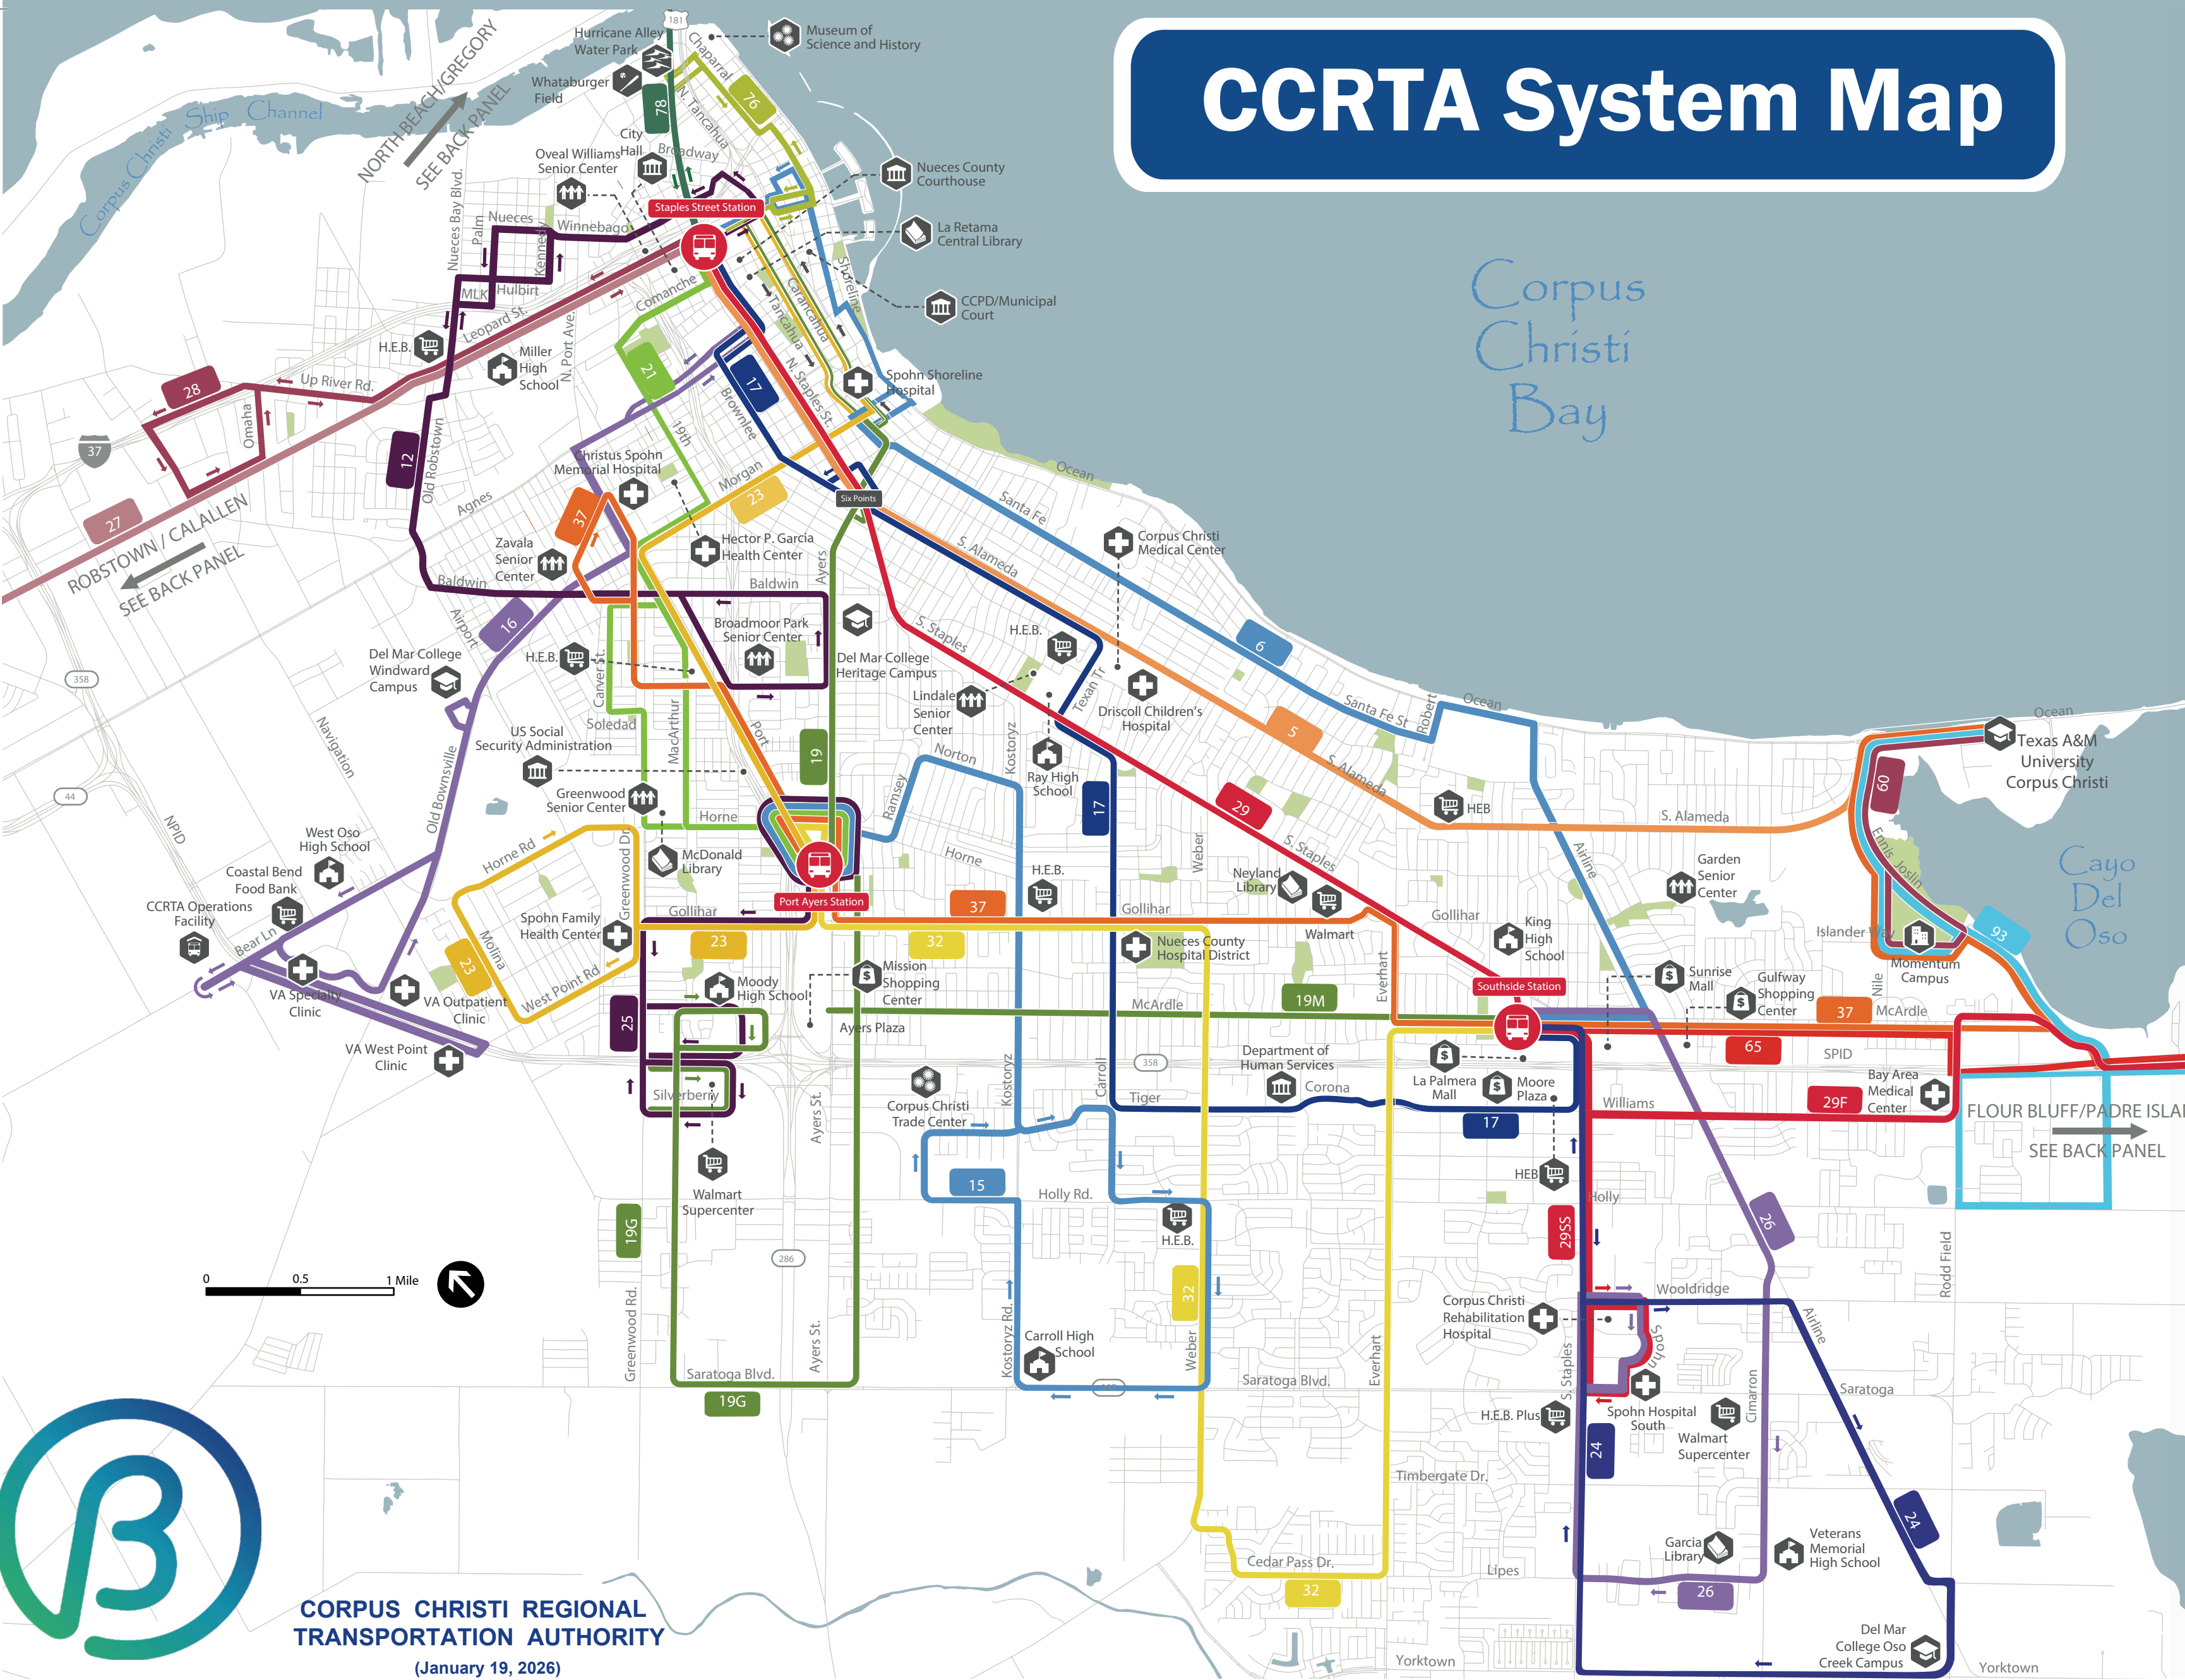

CCRTA System Map

BUS ROUTES

- 3 NAS Shuttle (SEE BACK PANEL)
- 4 Flour Bluff (SEE BACK PANEL)
- 5 Alameda
- 6 Santa Fe
- 12 Hillcrest/Baldwin
- 15 Kostoryz/Carroll High School
- 16 Morgan/Port
- 17 Carroll/Southside
- 19 Ayers
- 21 Arboleda
- 23 Molina
- 24 Airline/Yorktown
- 25 Gollihar/Greenwood
- 26 Airline/Lipes
- 27 Leopard
- 28 Leopard/Omaha
- 29 Staples
- 32 Southside
- 34 Robstown North (SEE BACK PANEL)
- 35 Robstown South (SEE BACK PANEL)
- 37 Crosstown/TAMUCC
- 60 Momentum Shuttle
- 76 Harbor Bridge Shuttle
- 78 North Beach Shuttle
- 93 Flex
- 94 Port Aransas Shuttle (SEE BACK PANEL)

REGIONAL EXPRESS

- SEE BACK PANNEL
- 50 Calallen/Robstown/NAS Express
 - 51 Gregory/NAS Express
 - 54 Gregory/Downtown Express
 - 65 Padre Island Connection
 - Port Aransas Flex-B Express Service
 - 95 Port Aransas Express Service (seasonal service)

- | | |
|--|--|
| | |
| | |
| | |
| | |
| | |

**CORPUS CHRISTI REGIONAL
TRANSPORTATION AUTHORITY**
(January 19, 2026)

FOR MORE INFORMATION REGARDING THE NEW FARE STRUCTURE PLEASE REFER TO THE CCRTA WEBSITE.

www.ccrta.org

CCRTA CORPUS CHRISTI REGIONAL TRANSPORTATION AUTHORITY

For information on Port Aransas services, call 361.749.4111