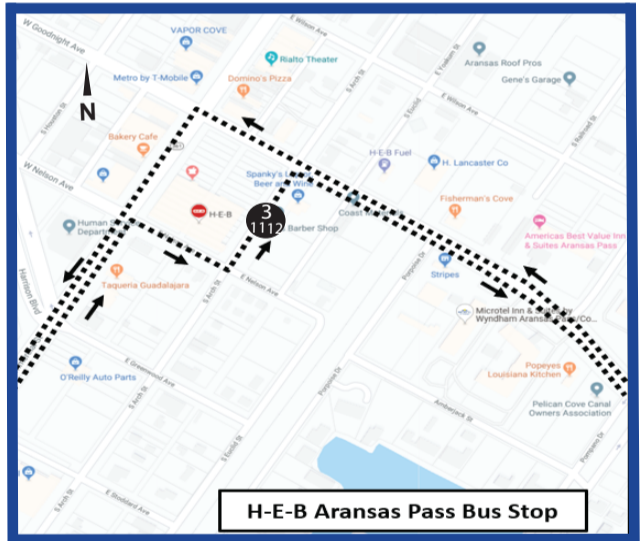

## POINTS OF INTEREST:

- Staples Street Station
- H.E.B. Ingleside & Aransas Pass
- Port-A Ferry South Landing
- UT Marine Science Institute
- Horace Caldwell Pier
- Access Road 1A on the Beach
- 11th St. & Sandcastle Drive

## Route 95 Complete Service Area Map

## Route 95 Port Aransas Area Service Map

## 95 MONDAY - SATURDAY

	Outbound			Inbound				
	Staples Street Station Lane M	Ingleside H.E.B.	Aransas Pass H.E.B.	11th St. @ Sandcastle Dr. Port Aransas	11th St. @ Sandcastle Dr. Port Aransas	Aransas Pass H.E.B.	Ingleside H.E.B.	Staples Street Station Lane M
	1	2	3	4	4	3	2	1
A.M.	6:20	6:55	7:10	7:35	7:45	8:15	8:30	----
	----	8:35	8:50	9:15	9:25	9:55	10:10	----
P.M.	----	10:15	10:30	10:55	11:05	11:35	11:50	12:15*
	2:30	2:55	3:10	3:35	3:45	4:15	4:30	----
	----	4:35	4:50	5:15	5:25	5:55	6:10	----
	----	6:15	6:30	6:55	7:05	7:35	7:50	----
	----	7:55	8:10	8:35	8:45	9:15	9:30	----
	----	9:35	9:50	10:15	10:20	10:50	11:05	11:30*