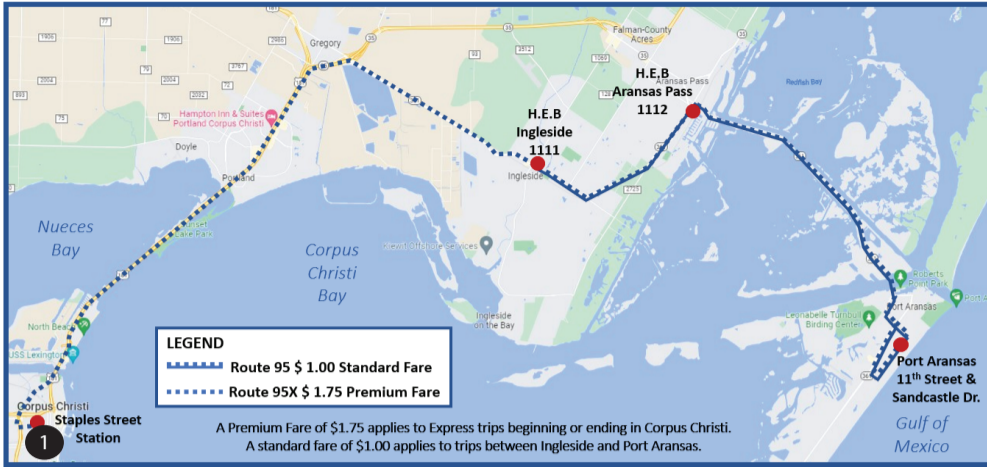

# 95 Port Aransas Express Service

May 22, 2026 -  
September 13, 2026

## POINTS OF INTEREST:

- Staples Street Station
- H.E.B. Ingleside & Aransas Pass
- Port-A Ferry South Landing
- UT Marine Science Institute
- Horace Caldwell Pier
- Access Road 1A on the Beach
- 11th St. & Sandcastle Drive

## Route 95 Complete Service Area Map

## Route 95 Port Aransas Area Service Map