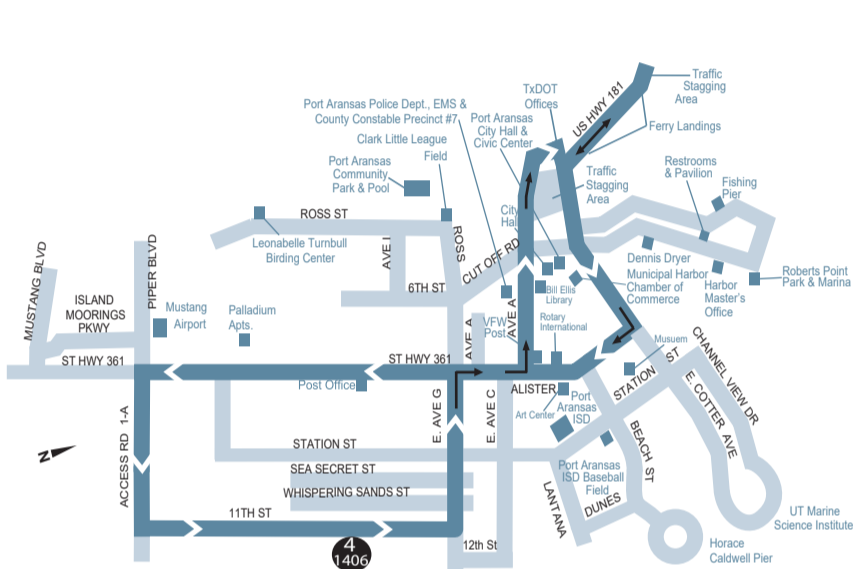

## POINTS OF INTEREST:

- Staples Street Station
- H.E.B. Ingleside & Aransas Pass
- Port-A Ferry South Landing
- UT Marine Science Institute
- Horace Caldwell Pier
- Access Road 1A on the Beach
- 11th St. & Sandcastle Drive

## Route 95 Complete Service Area Map

## Route 95 Port Aransas Area Service Map

## 95 MONDAY - SATURDAY

	Outbound			Inbound				
	Staples Street Station Lane M	Ingleside H.E.B.	Aransas Pass H.E.B.	11th St. @ Sandcastle Dr. Port Aransas	11th St. @ Sandcastle Dr. Port Aransas	Aransas Pass H.E.B.	Ingleside H.E.B.	Staples Street Station Lane M
	1	2	3	4	4	3	2	1
A.M.	6:20	6:55	7:10	7:35	7:45	8:15	8:30	----
	----	8:35	8:50	9:15	9:25	9:55	10:10	----
P.M.	----	10:15	10:30	10:55	11:05	11:35	11:50	12:15*
	2:30	2:55	3:10	3:35	3:45	4:15	4:30	----
	----	4:35	4:50	5:15	5:25	5:55	6:10	----
	----	6:15	6:30	6:55	7:05	7:35	7:50	----
	----	7:55	8:10	8:35	8:45	9:15	9:30	----
	----	9:35	9:50	10:15	10:20	10:50	11:05	11:30*