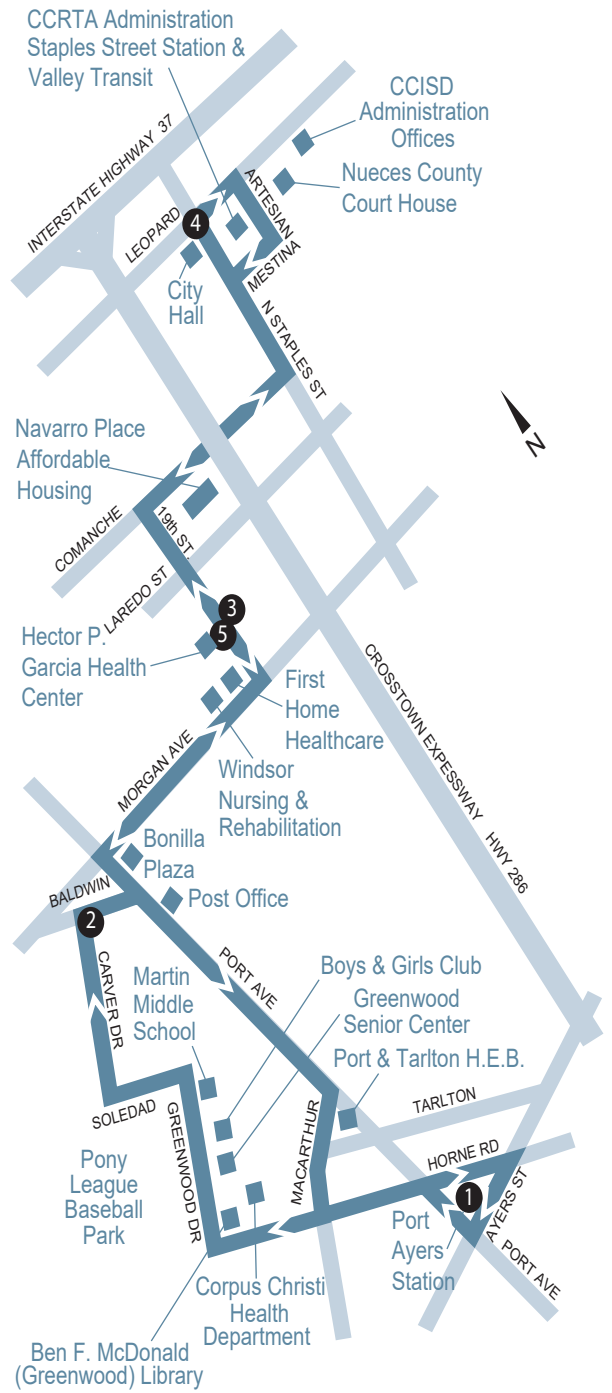

* - Out of service on arrival.

21 SATURDAY

	1	2	3	4	4	5	1
A.M.	----	----	----	----	7:00	7:10	7:25
	7:28	7:38	7:42	7:53	8:00	8:10	8:25
	8:28	8:38	8:42	8:53	9:00	9:10	9:25
	9:28	9:38	9:42	9:53	10:00	10:10	10:25
	10:28	10:38	10:42	10:53	11:00	11:10	11:25
P.M.	11:28	11:38	11:42	11:53	12:00	12:10	12:25
	12:28	12:38	12:42	12:53	1:00	1:10	1:25
	1:28	1:38	1:42	1:53	2:00	2:10	2:25
	2:28	2:38	2:42	2:53	3:00	3:10	3:25
	3:28	3:38	3:42	3:53	4:00	4:10	4:25
	4:28	4:38	4:42	4:53	5:00	5:10	5:25
	5:28	5:38	5:42	5:53	6:00	6:10	6:25
	6:28	6:38	6:42	6:53	7:00	7:10	7:25
	7:28	7:36*	----	----	----	----	----

* - Out of service on arrival.

21 SUNDAY

	1	2	3	4	4	5	1
A.M.	----	----	----	----	8:00	8:10	8:25
	8:28	8:38	8:42	8:53	9:00	9:10	9:25
	9:28	9:38	9:42	9:53	10:00	10:10	10:25
	10:28	10:38	10:42	10:53	11:00	11:10	11:25
P.M.	11:28	11:38	11:42	11:53	12:00	12:10	12:25
	12:28	12:38	12:42	12:53	1:00	1:10	1:25
	1:28	1:38	1:42	1:53	2:00	2:10	2:25
	2:28	2:38	2:42	2:53	3:00	3:10	3:25
	3:28	3:38	3:42	3:53	4:00	4:10	4:25
	4:28	4:38	4:42	4:53	5:00	5:10	5:25
	5:28	5:38	5:42	5:53	6:00	6:10	6:25
	6:28	6:38	6:42	6:53	7:00	7:10	7:25
	7:28	7:36*	----	----	----	----	----

* - Out of service on arrival.

Effective: January 19, 2026

Important Information

CCRTA Customer Service Center

361.883.2287 • Mon – Sat 8am – 5pm
Hearing/Speech Impaired call 7-1-1 to set up a Texas Relay Call.

Holiday & Sunday Service

The CCRTA operates a reduced level of service (sometimes no service) on certain holidays. Please call the CCRTA Rideline or watch for postings on buses for more information.

CORPUS CHRISTI REGIONAL
TRANSPORTATION AUTHORITY

www.ccrta.org

PLAN > PAY > GO
ALL FROM YOUR SMARTPHONE